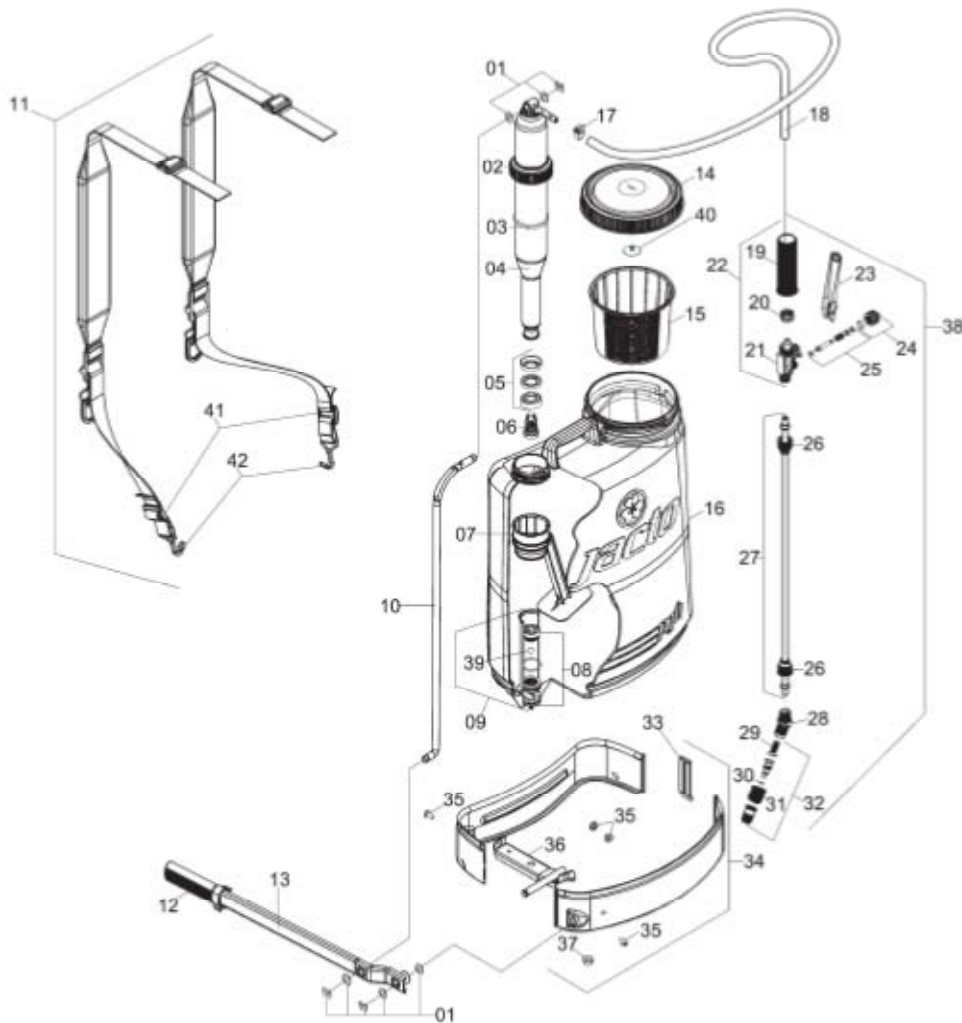

PJH Parts Breakdown

N.	P/N	DESCRIPTION	Qty	N.	P/N	DESCRIPTION	Qty
1	1198800	Washers and lock rings set (repair)	1	26	915744	Screw cap	2
2	831222	Gasket holder 62	1	27	100131	Lance	1
3	831230	Gasket 7 x ø 50,6	1	28	635276	Elbow with cone packing	1
4	1214566	Chamber assembly (supplied with items: 05 and 06)	1	29	592139	Nozzle filter M-40	1
5	880524	Piston cup (Viton®) with spacer	1	30	940106	O-ring OR1-009	1
6	1192736	Chamber valve	1	31	1168546	Nozzle cap	1
7	300582	Agitator	1	32	325787	Adjustable Cone Nozzle III (Blue)	1
8	661124	Fastener assembly	1	33	825471	Base clamp	1
9	925917	Cylinder assembly (supplied with itens: 08 and 39)	1	34	229484	Tank base assembly	1
10	1197400	Orange rod with lock rings	1	35	229476	Bolts, washers and nuts set	1
11	1213806	Strap assembly	1	36	942714	Reinforcement	1
12	495812	Handgrip with lock	1	37	942060	Flanged nut M-8	1
13	615005	Pumping lever with handgrip	1	38	530626	Spray lance assembly	1
14	120527	Tank lid with diaphragm	1	39	715474	Ball	1
15	647131	Strainer	1	40	560573	Diaphragm	1
16	942086	Tank with lid	1	41	502757	Buckle	2
17	1187239	Clamp	1	42	433474	Hook	2
18	530576	Hose ø 5/16" x 1350	1				
19	909192	Trigger valve handle	1				
20	920470	Lock	1				
21	909283	Trigger valve body	1				
22	908889	Trigger valve assembly	1				
23	105247	Trigger	1				
24	996058	Trigger valve cap	1				
25	105239	Trigger valve needle assembly	1				