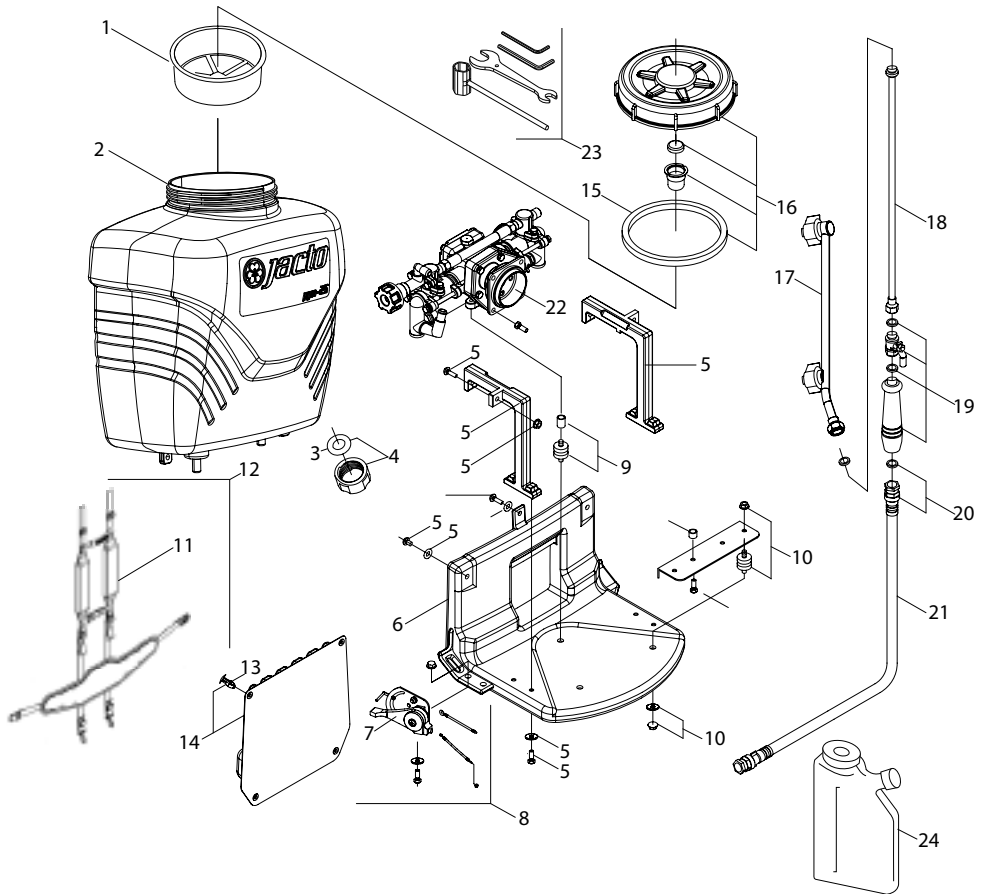

16. List of sprayer parts

No.	Code	Part	Qty.
1	1242187	STRAINER	1
2	1242184	PJM 20L TANK	1
3	1242179	DRAIN CAP SEAL	2
4	1242183	COMPLETE DRAIN CAP	1
5	1242250	COMPLETE CHASSIS SUPPORT	1
6	1242191	CHASSIS	1
7	1242189	THROTTLE LEVER	1
8	1242190	COMPLETE THROTTLE	1
9	1242197	PUMP CUSHION	1
10	1242196	ENGINE CUSHION	2
11	1242165	COMPLETE UPPER HARNESS	1
12	1236528	COMPLETE HARNESS	1
13	1242176	PLASTIC LOCK	4

No.	Code	Part	Qty.
14	1242175	COMPLETE CHASSIS FOAM	1
15	1242180	TANK CAP SEAL	2
16	1242181	COMPLETE TANK CAP	1
17	1242206	LANCE	1
18	1242207	LANCE ROD	1
19	1242235	COMPLETE VALVE	1
20	1242241	HOSE ROTATING CONNECTION	1
21	1242209	HOSE	1
22	1242195	COMPLETE PISTON PUMP	1
23	1242231	TOOL KIT	1
24	1242188	FUEL MEASURING BOTTLE	1